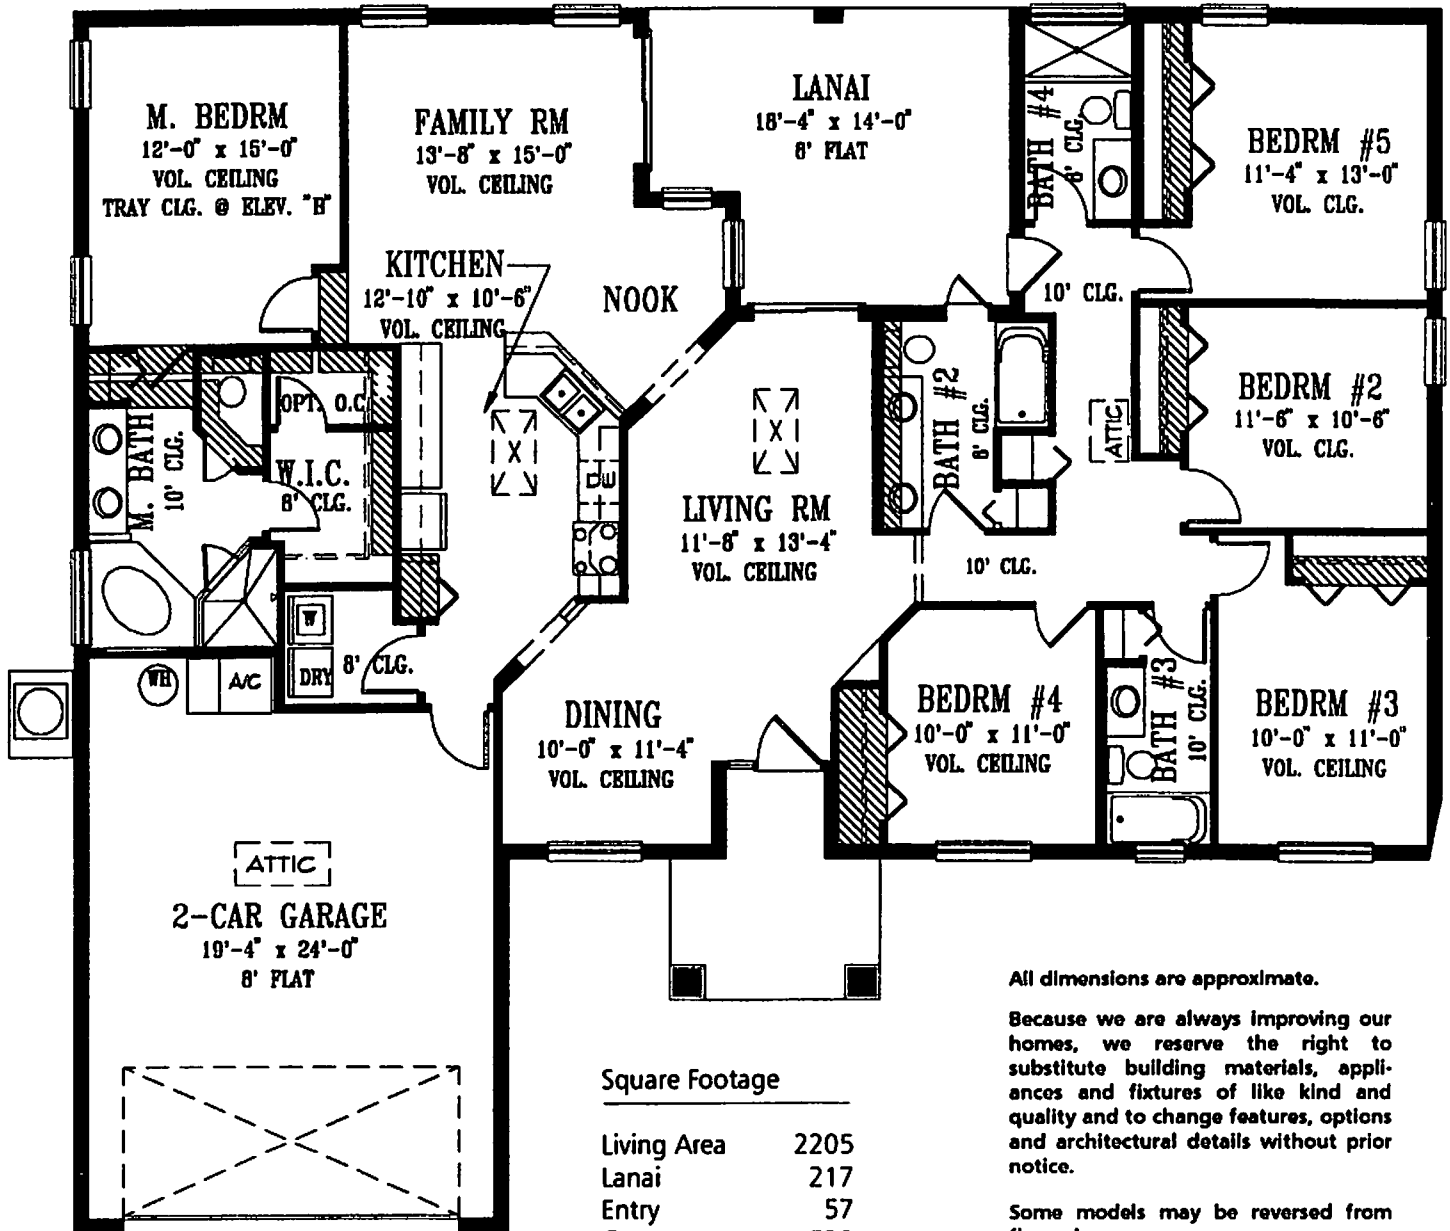

# The Grand Cypress

Model 2205

5 bedroom - 4 bath

### Square Footage

Living Area	2205
Lanai	217
Entry	57
Garage	529

Total 3008

All dimensions are approximate.

Because we are always improving our homes, we reserve the right to substitute building materials, appliances and fixtures of like kind and quality and to change features, options and architectural details without prior notice.