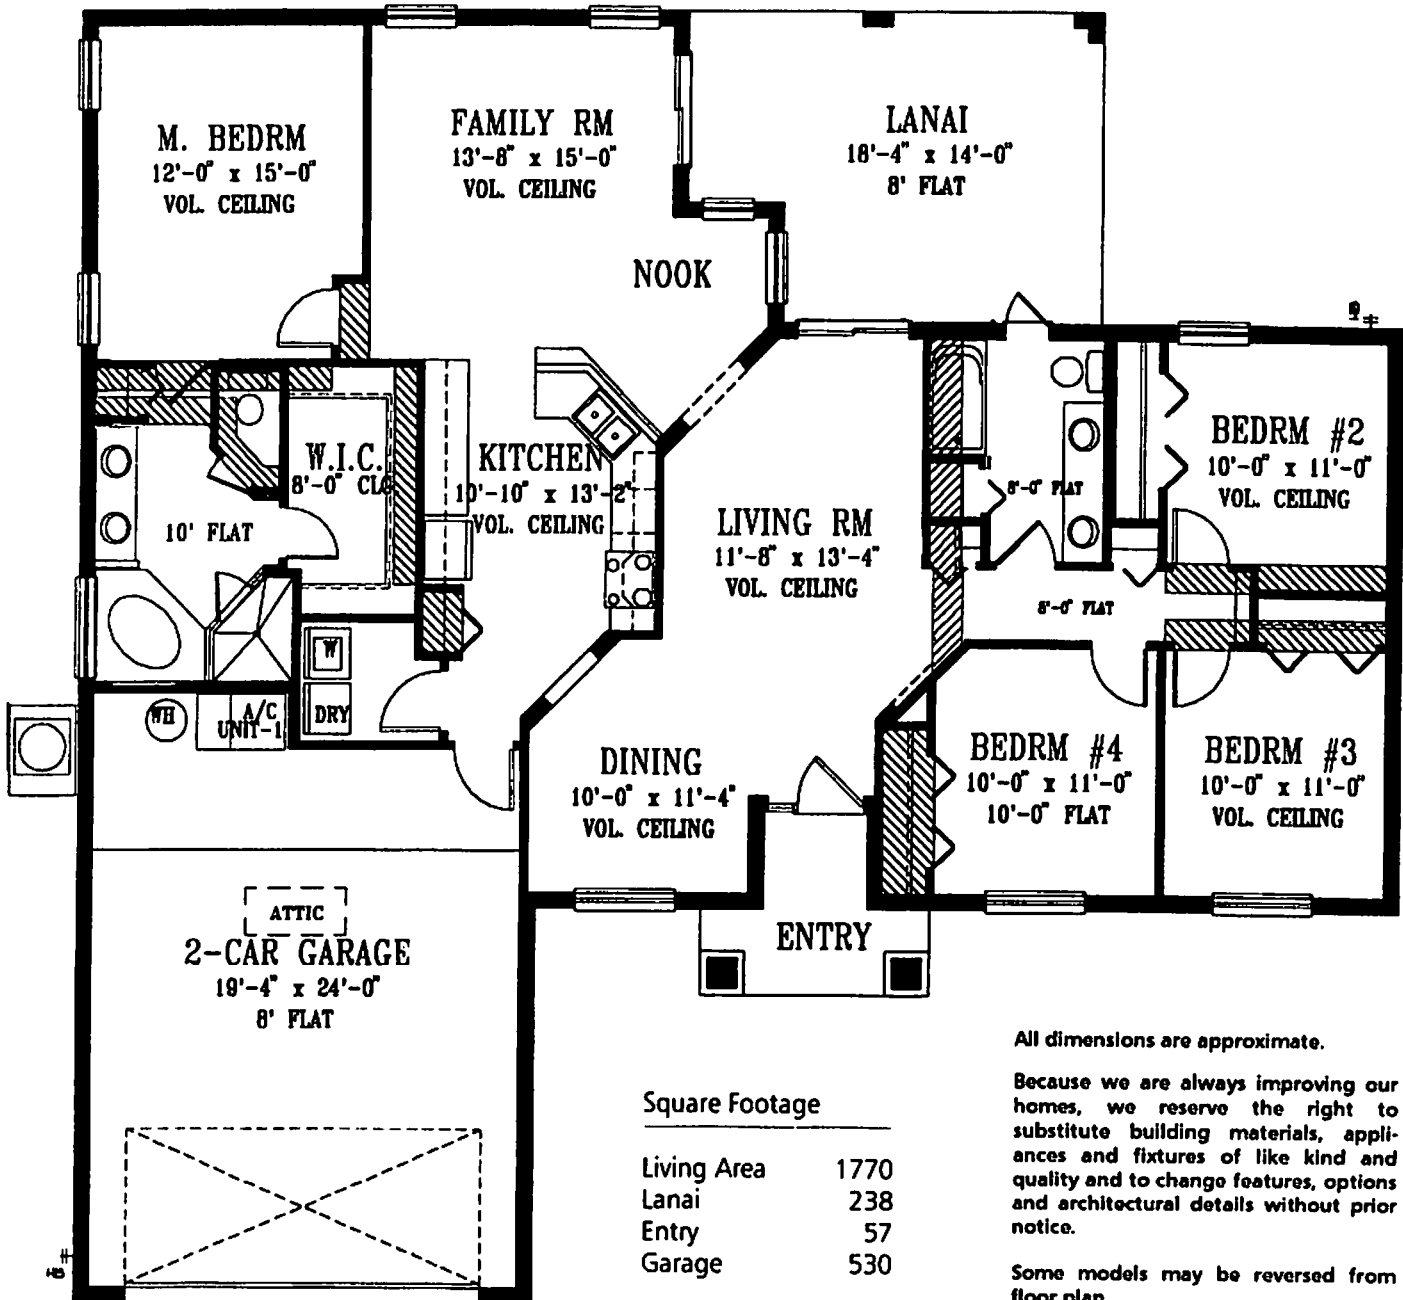

Greater Groves

The Cypress

Model 1770
4 bedroom - 2 bath

Square Footage

Living Area	1770
Lanai	238
Entry	57
Garage	530

Total 2595

All dimensions are approximate.

Because we are always improving our homes, we reserve the right to substitute building materials, appliances and fixtures of like kind and quality and to change features, options and architectural details without prior notice.

Some models may be reversed from floor plan.

Refrigerator and washer & dryer are shown for placement purposes only and are not included in sales price.

Windows and ceiling height may differ by elevation.