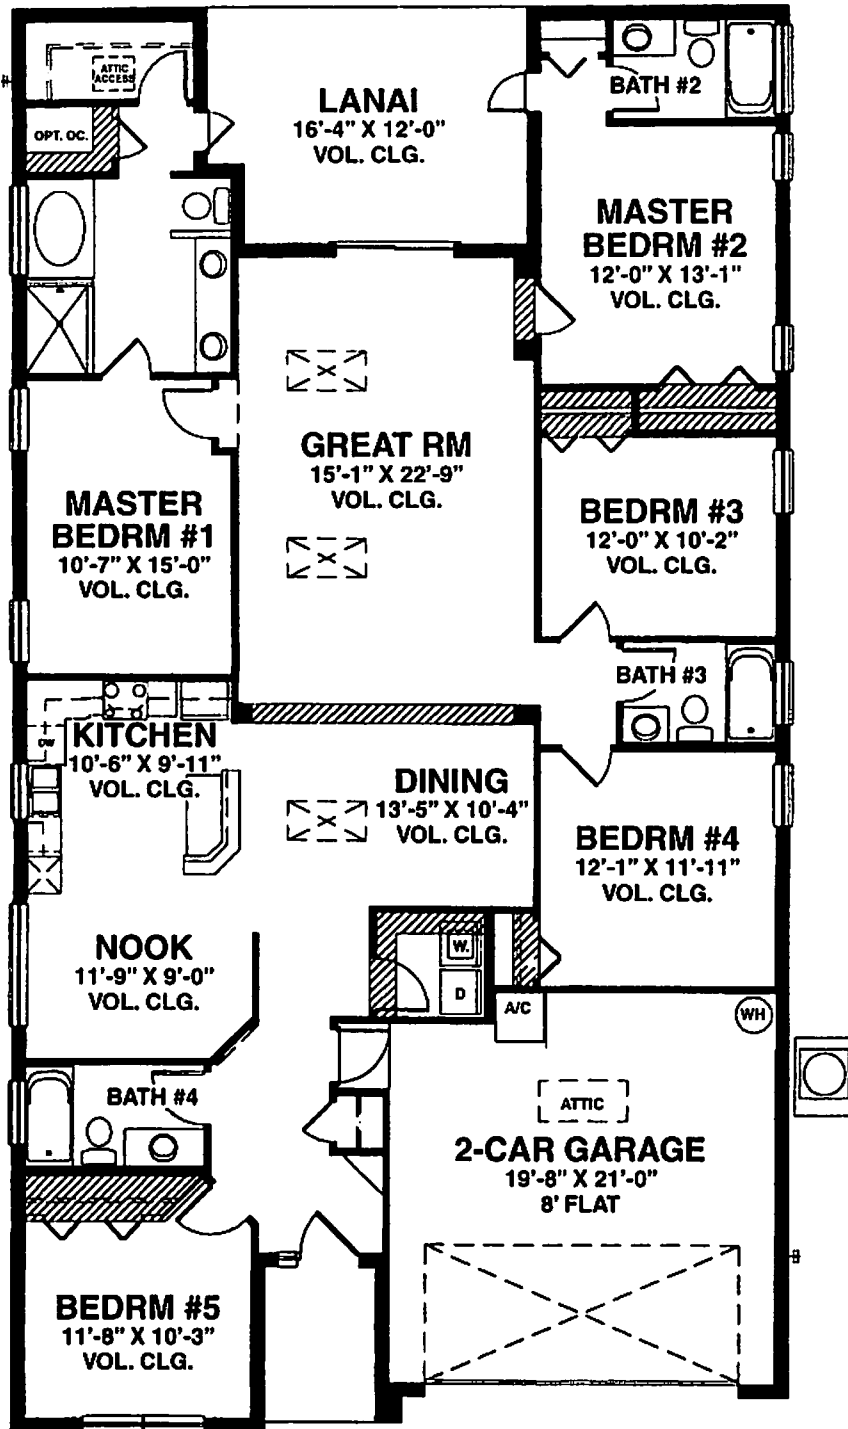

# Orange Tree

## The Cypress Springs

Model 2157

5 bedroom - 4 bath

**OPTIONAL  
M. BEDRM 2**

**OPTIONAL  
KITCHEN/NOOK**

### Square Footage

Living Area	2157
Lanai	188
Entry	57
Garage	501

Total 2903

All dimensions are approximate.

Because we are always improving our home, we reserve the right to substitute building materials, appliances and fixtures of like kind and quality and to change features, options and architectural details without prior notice.

Some models may be reversed from Floor plan.

Refrigerator and washer & dryer are shown for placement purposes only and are not included in sales price.

Windows and ceiling height may differ by elevation.