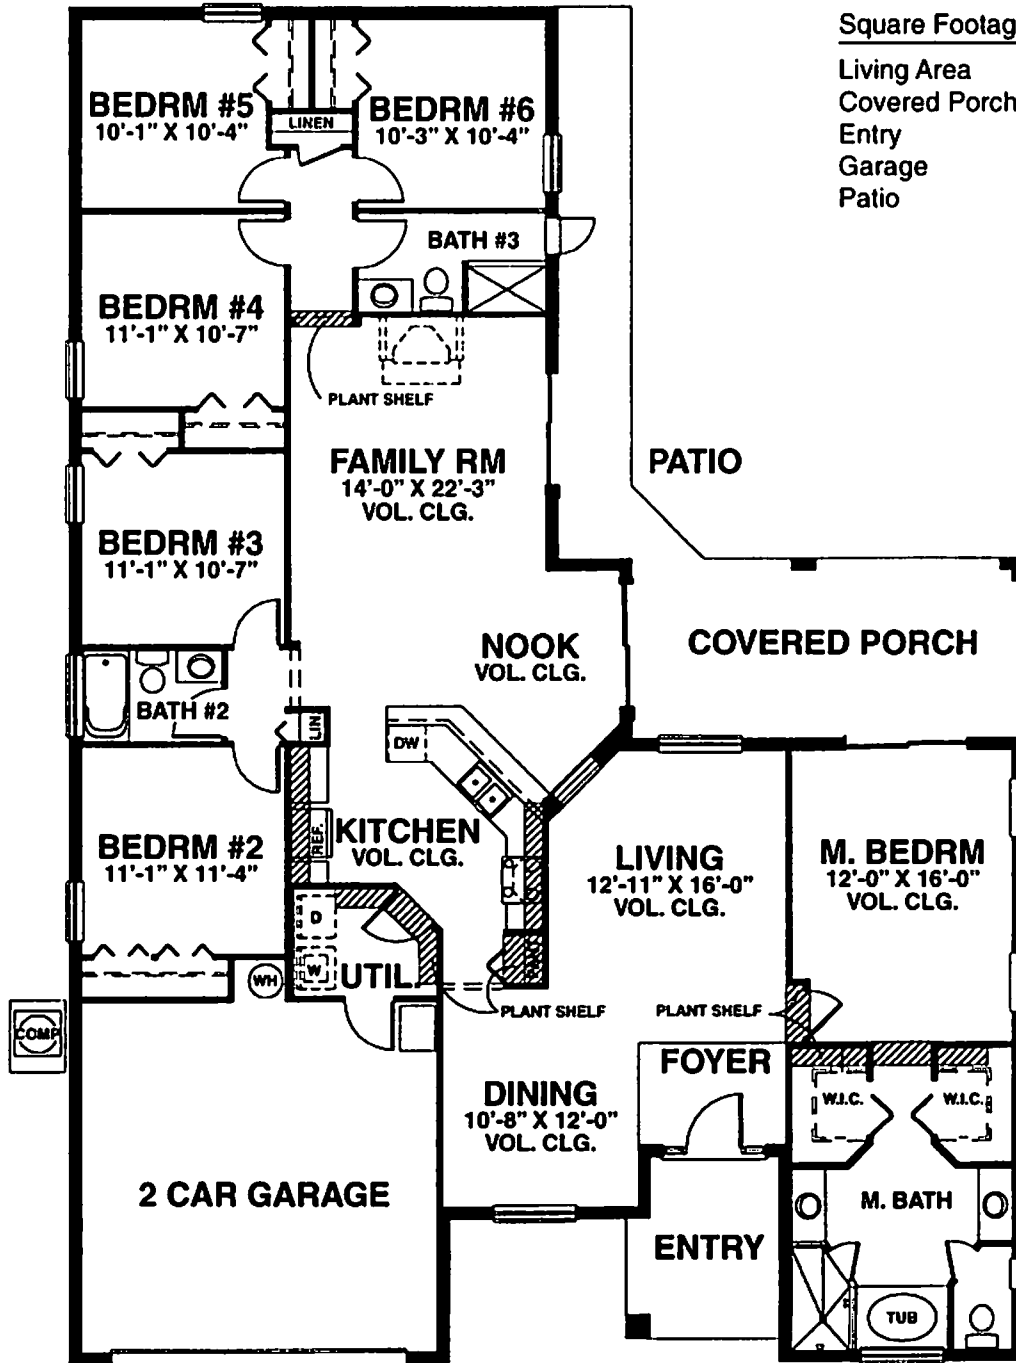

# Orange Tree

## The Gulf Breeze II

Model 2322  
6 bedroom - 3 bath

### Square Footage

Living Area	2322
Covered Porch	213
Entry	79
Garage	412
Patio	79

Total 3105

All dimensions are approximate.

Because we are always improving our home, we reserve the right to substitute building materials, appliances and fixtures of like kind and quality and to change features, options and architectural details without prior notice.

Some models may be reversed from Floor plan.

Refrigerator and washer & dryer are shown for placement purposes only and are not included in sales price.

Windows and ceiling height may differ by elevation.