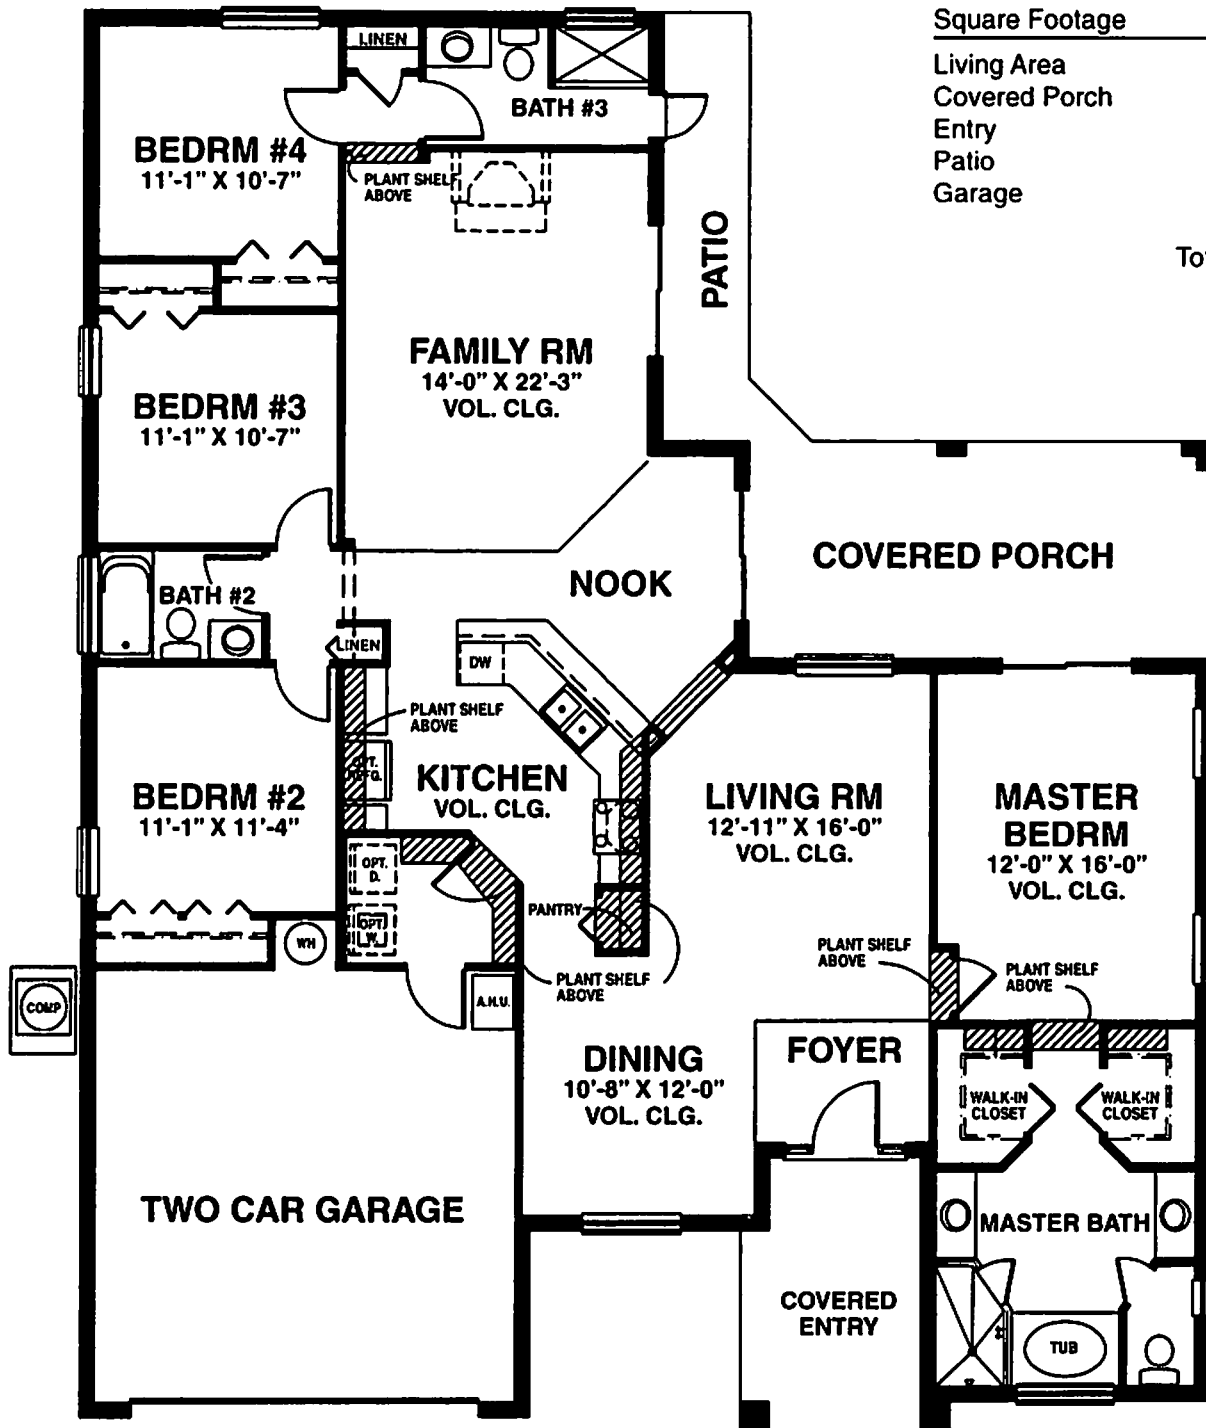

# Orange Tree

## The Gulf Breeze

Model 2037

4 bedroom - 3 bath

### Square Footage

Living Area	2037
Covered Porch	213
Entry	101
Patio	79
Garage	426
<b>Total</b>	<b>2856</b>

All dimensions are approximate.

Because we are always improving our home, we reserve the right to substitute building materials, appliances and fixtures of like kind and quality and to change features, options and architectural details without prior notice.

Some models may be reversed from Floor plan.

Refrigerator and washer & dryer are shown for placement purposes only and are not included in sales price.

Windows and ceiling height may differ by elevation.