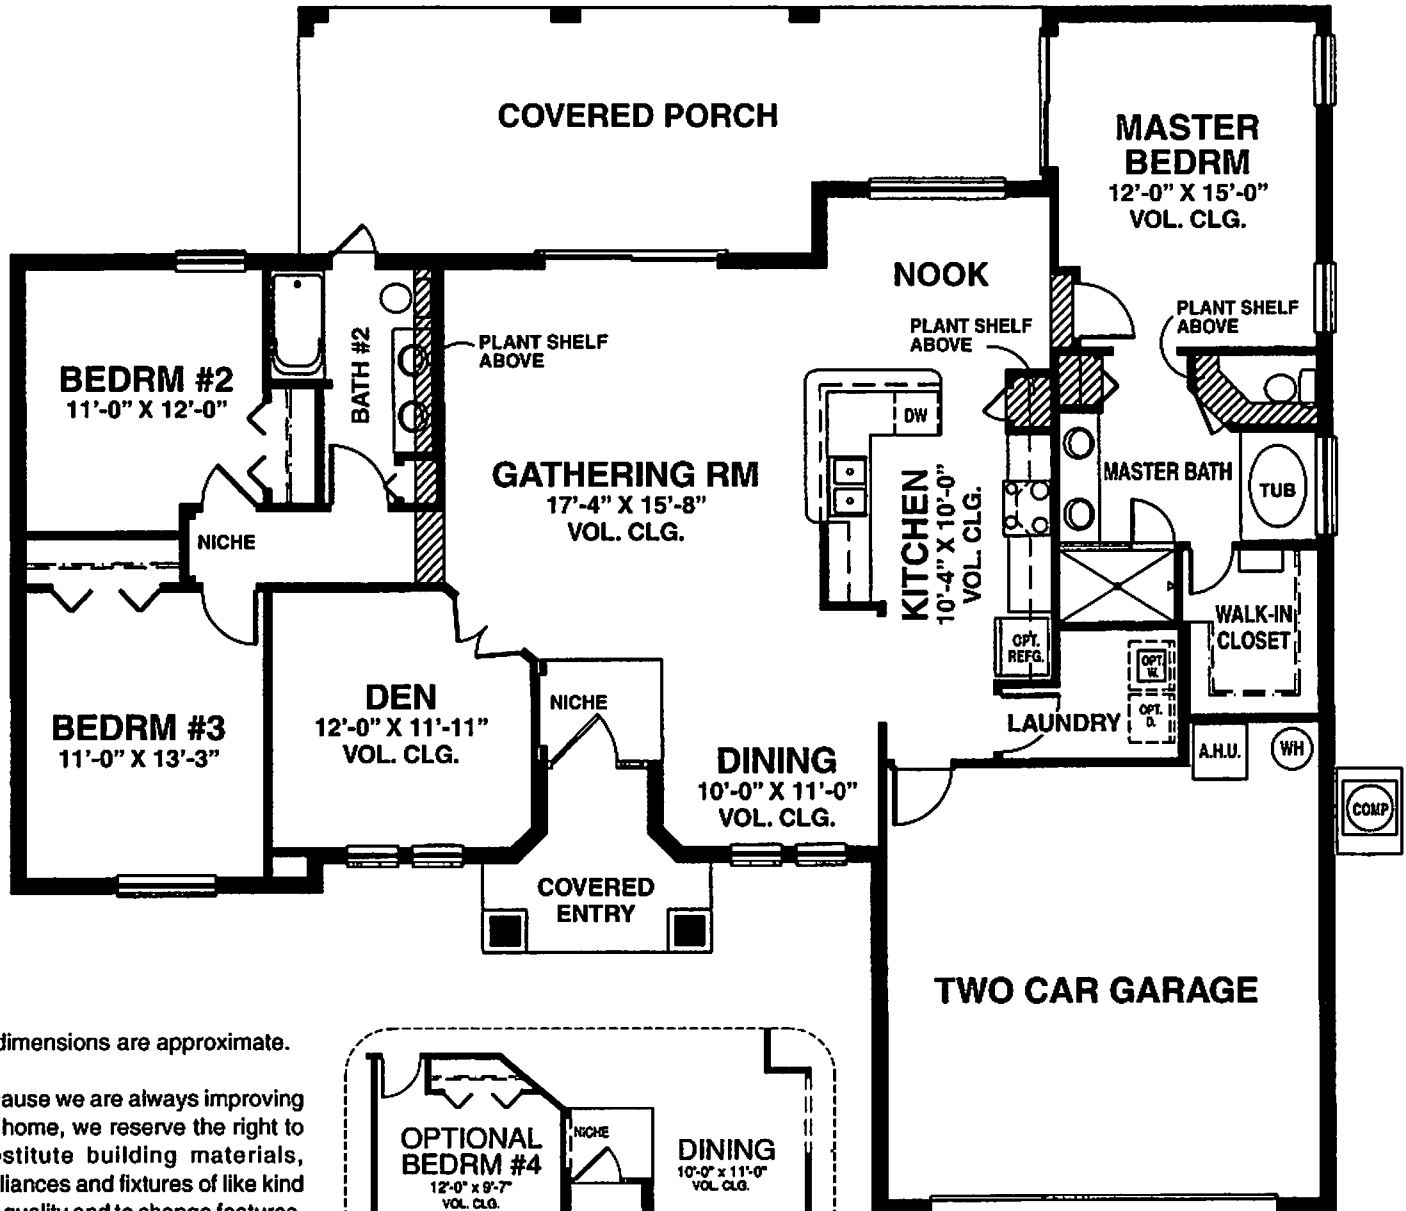

# Orange Tree

## The Jasmine Key

Model 1786

3 bedroom + den - 2 bath

All dimensions are approximate.

Because we are always improving our home, we reserve the right to substitute building materials, appliances and fixtures of like kind and quality and to change features, options and architectural details without prior notice.

Some models may be reversed from Floor plan.

Refrigerator and washer & dryer are shown for placement purposes only and are not included in sales price.

Windows and ceiling height may differ by elevation.