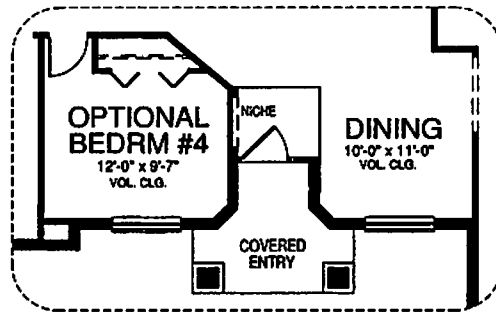

## The Jasmine Key

Model 1786

3 bedroom + den - 2 bath

All dimensions are approximate.

Because we are always improving our home, we reserve the right to substitute building materials, appliances and fixtures of like kind and quality and to change features, options and architectural details without prior notice.

Some models may be reversed from Floor plan.

Refrigerator and washer & dryer are shown for placement purposes only and are not included in sales price.

Windows and ceiling height may differ by elevation.