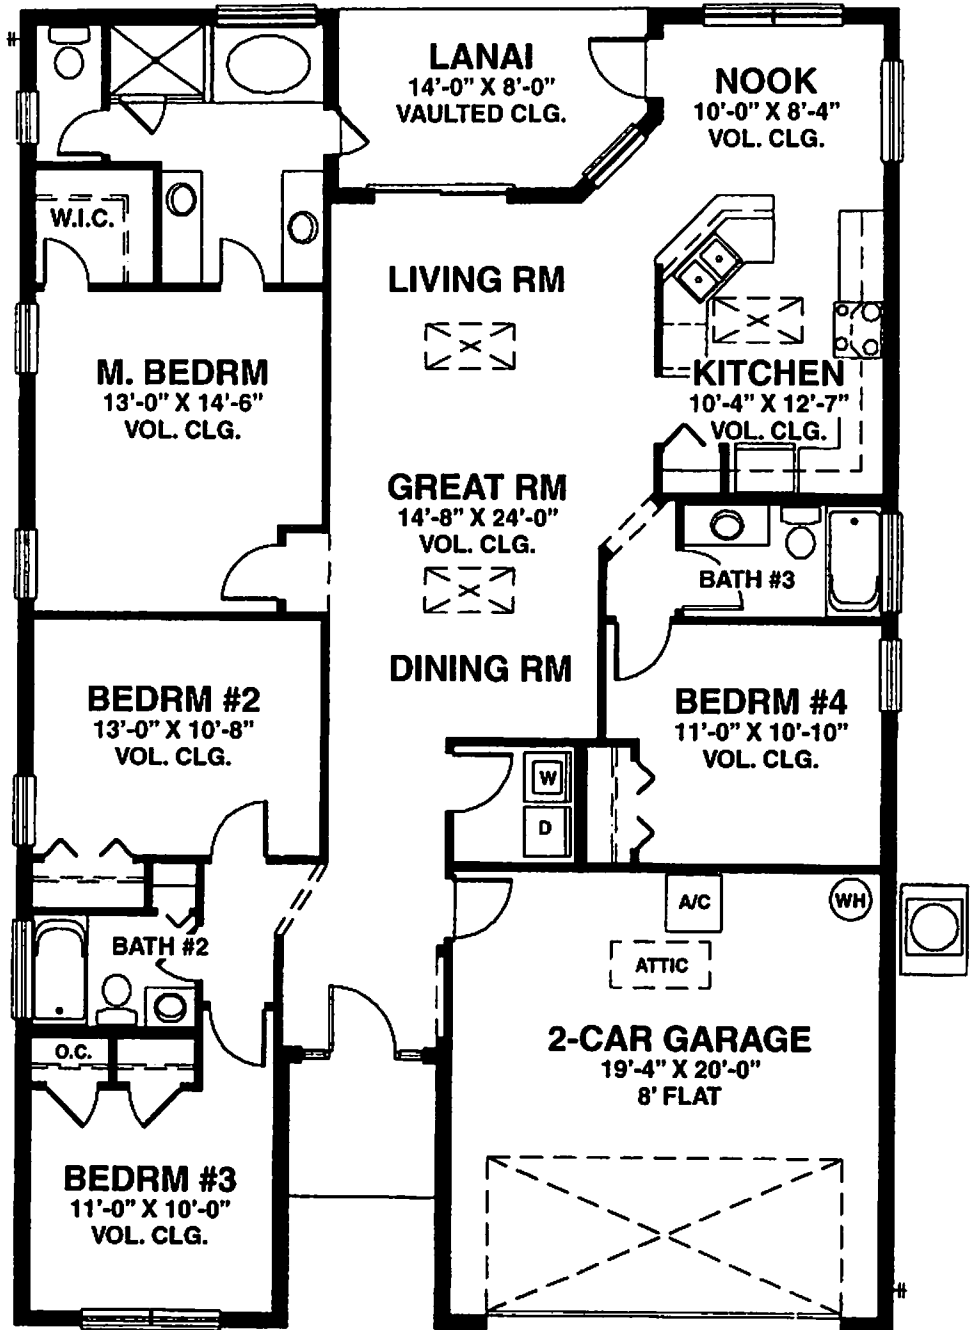

## The Silver Springs

Model 1746

4 bedroom - 3 bath

### Square Footage

Living Area	1746
Lanai	106
Entry	40
Garage	421

Total 2313

All dimensions are approximate.

Because we are always improving our home, we reserve the right to substitute building materials, appliances and fixtures of like kind and quality and to change features, options and architectural details without prior notice.

Some models may be reversed from Floor plan.

Refrigerator and washer & dryer are shown for placement purposes only and are not included in sales price.

Windows and ceiling height may differ by elevation.