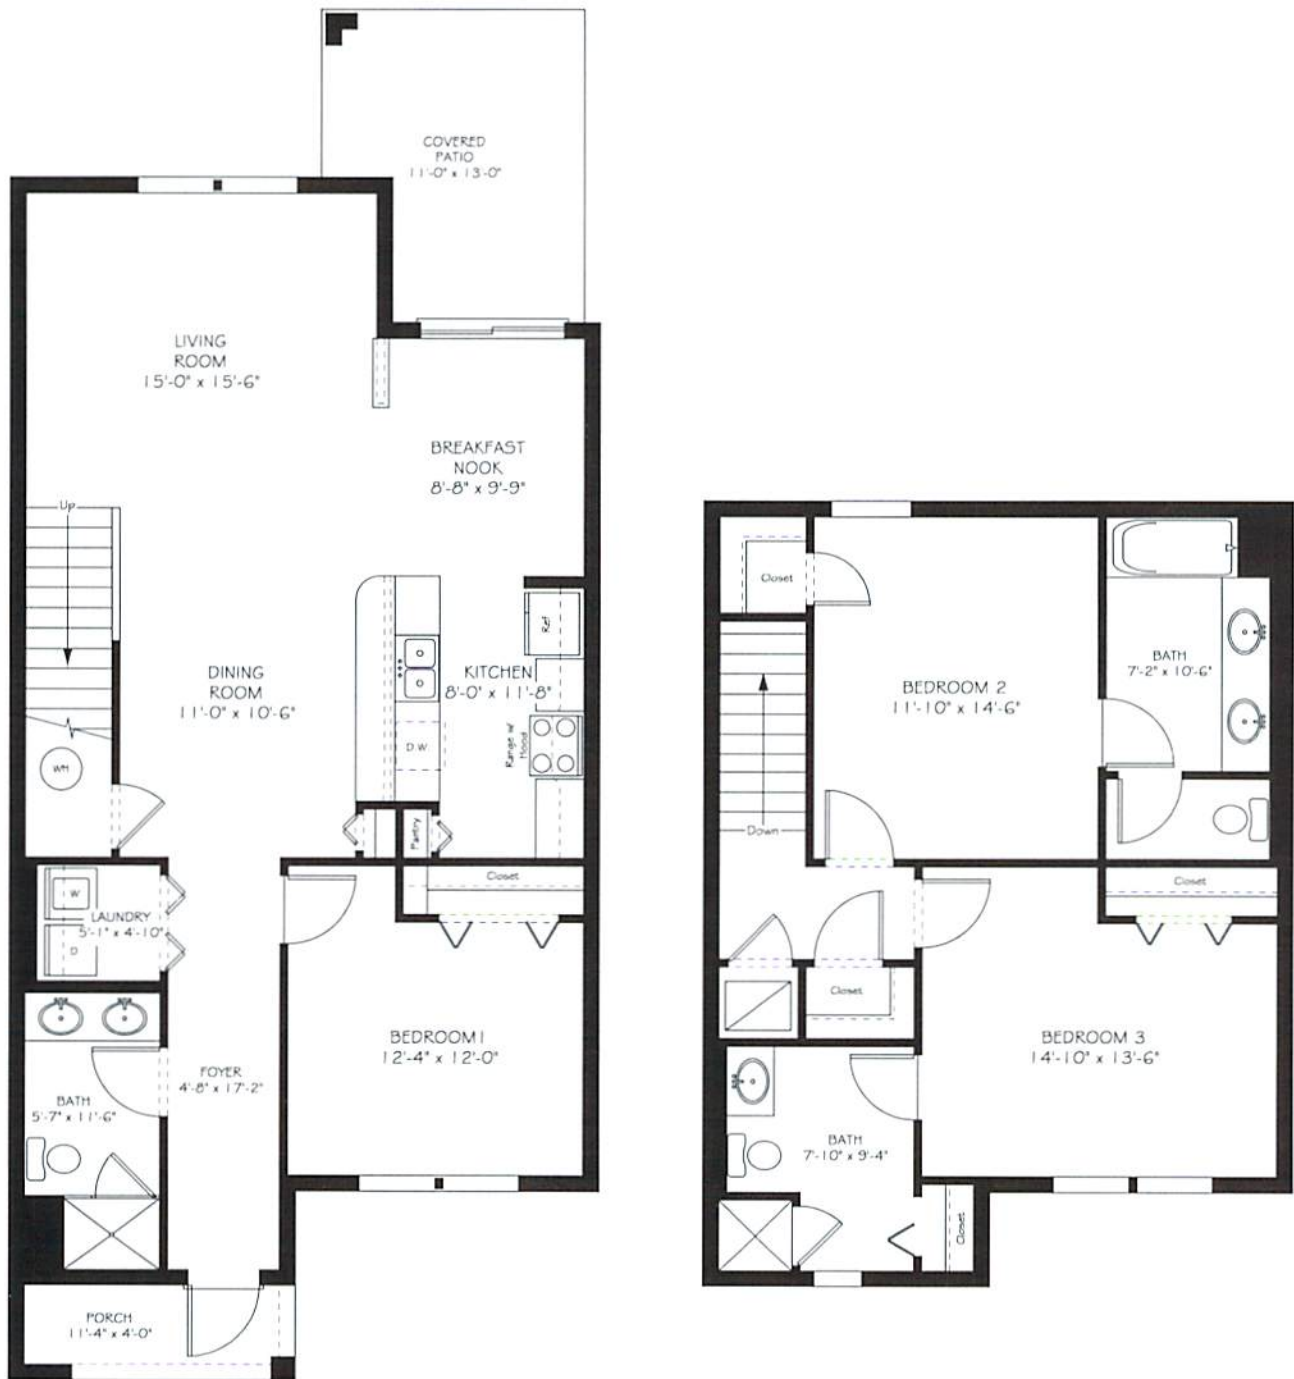

The Sabal Palm

3 Bedrooms | 3 Baths | Covered Patio
1,740 Square Feet

LENNAR.COM

In our continuing efforts to improve our product, Lennar reserves the right to revise specifications and dimensions without notice. All dimensions are approximate. Features may vary by community. See a New Home Consultant for Details.
©2010 Lennar Corporation. All rights reserved. CGC1518166. Rev 06/10

The Sabal Palm

PRELIMINARY

LENNAR

Illustrations are artist renderings only.