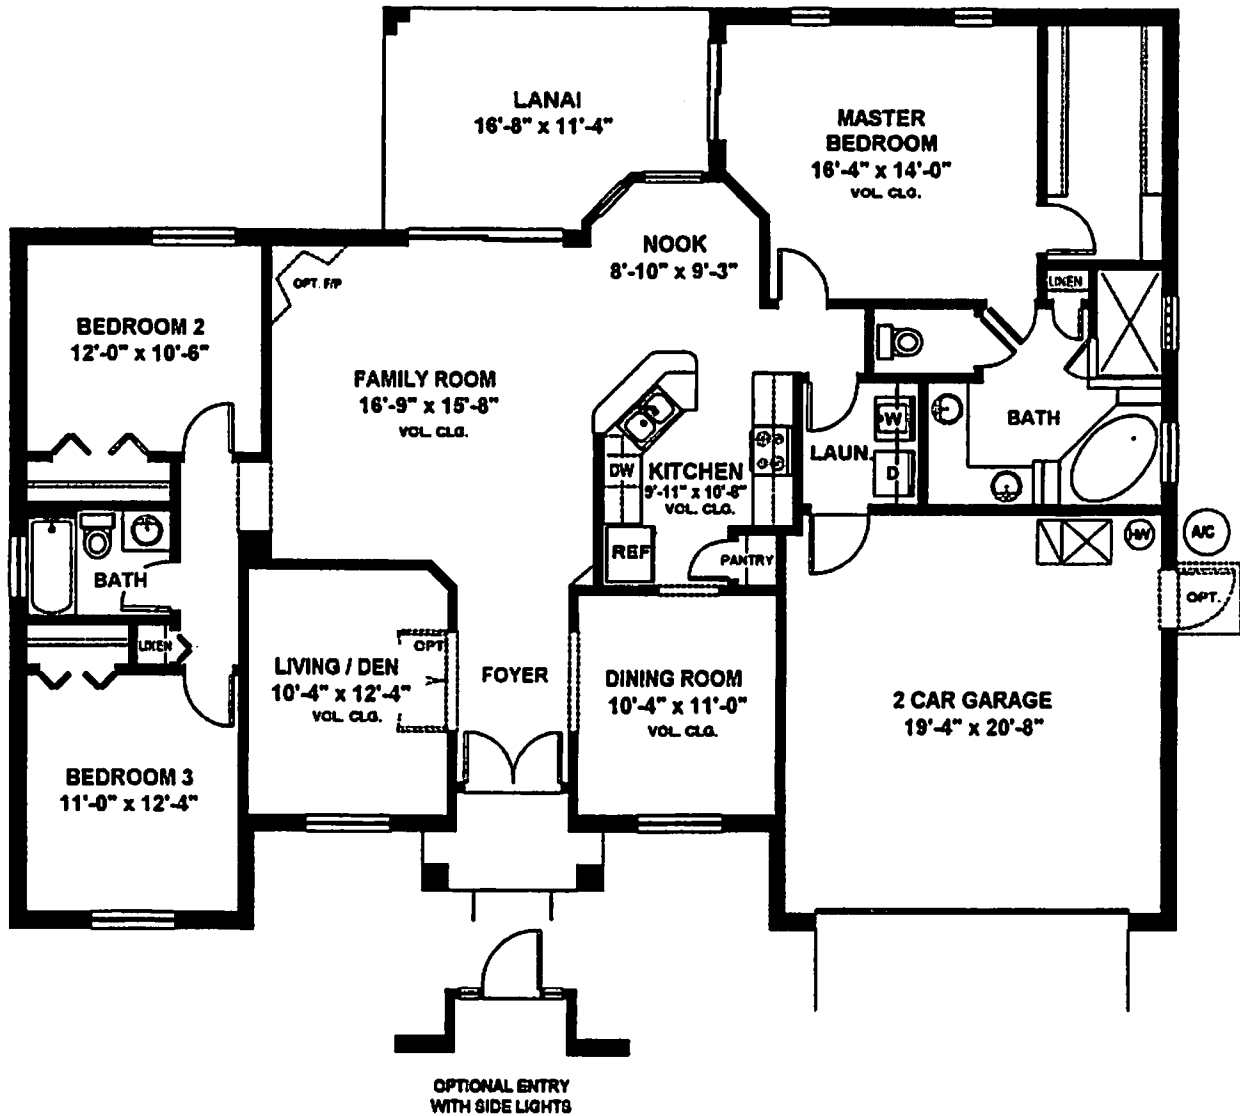

The Laurel II

Three Bedroom - Two Bath

Living Area	1773 sq. ft.
Garage	429 sq. ft.
Lanai	173 sq. ft.
Entry	35 sq. ft.

Total Under Roof 2410 sq. ft.

 GREAT AMERICAN HOMES