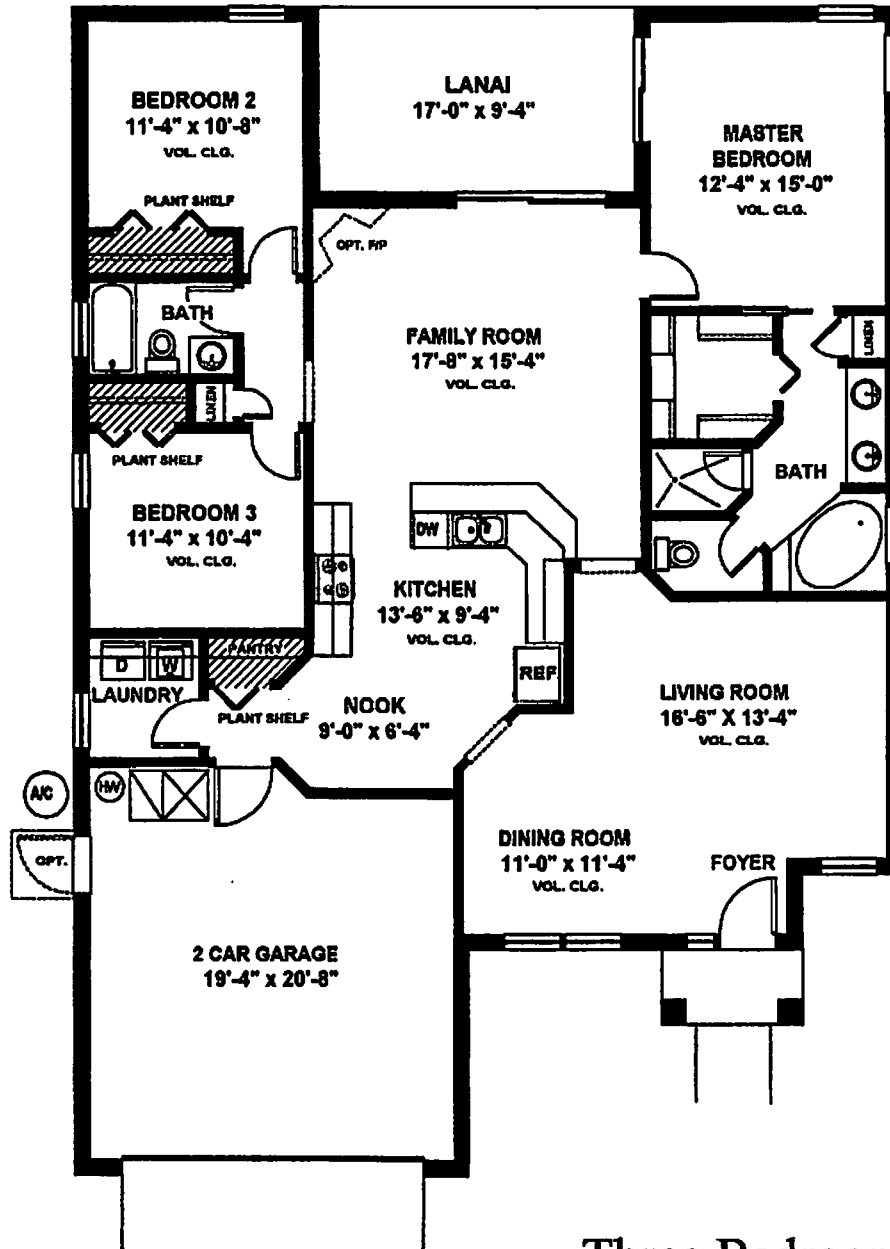

The Elm

Three Bedroom - Two Bath

Living Area	1727 sq. ft.
Garage	420 sq. ft.
Lanai	159 sq. ft.
Entry	30 sq. ft.

Total Under Roof 2336 sq. ft.

GREAT AMERICAN HOMES