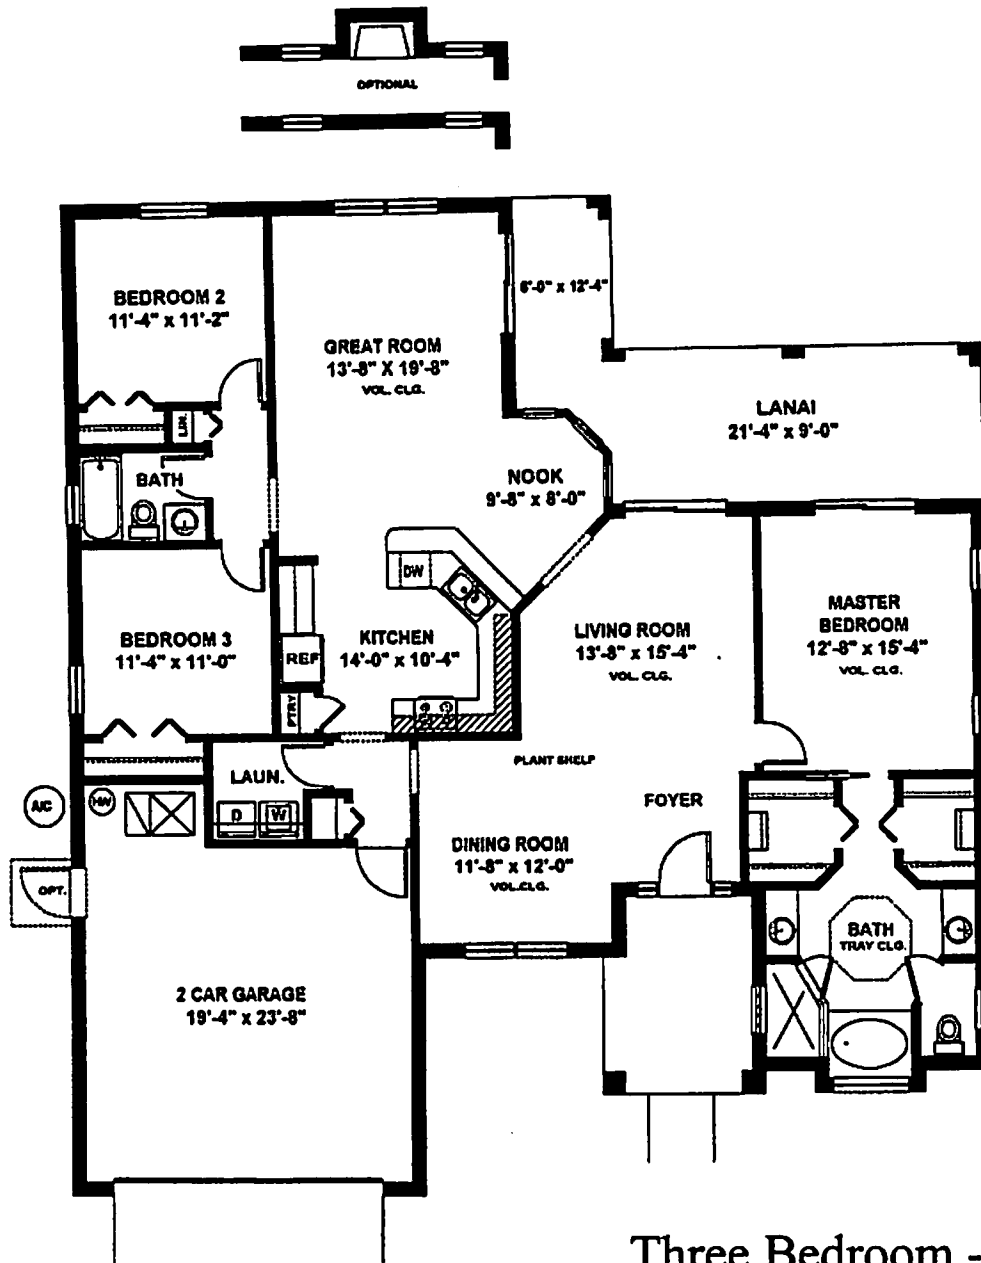

# The Hibiscus

## Three Bedroom - Two Bath

Living Area	1835 sq. ft.
Garage	452 sq. ft.
Lanai	269 sq. ft.
Entry	93 sq. ft.

---

Total Under Roof 2649 sq. ft.

 GREAT AMERICAN HOMES