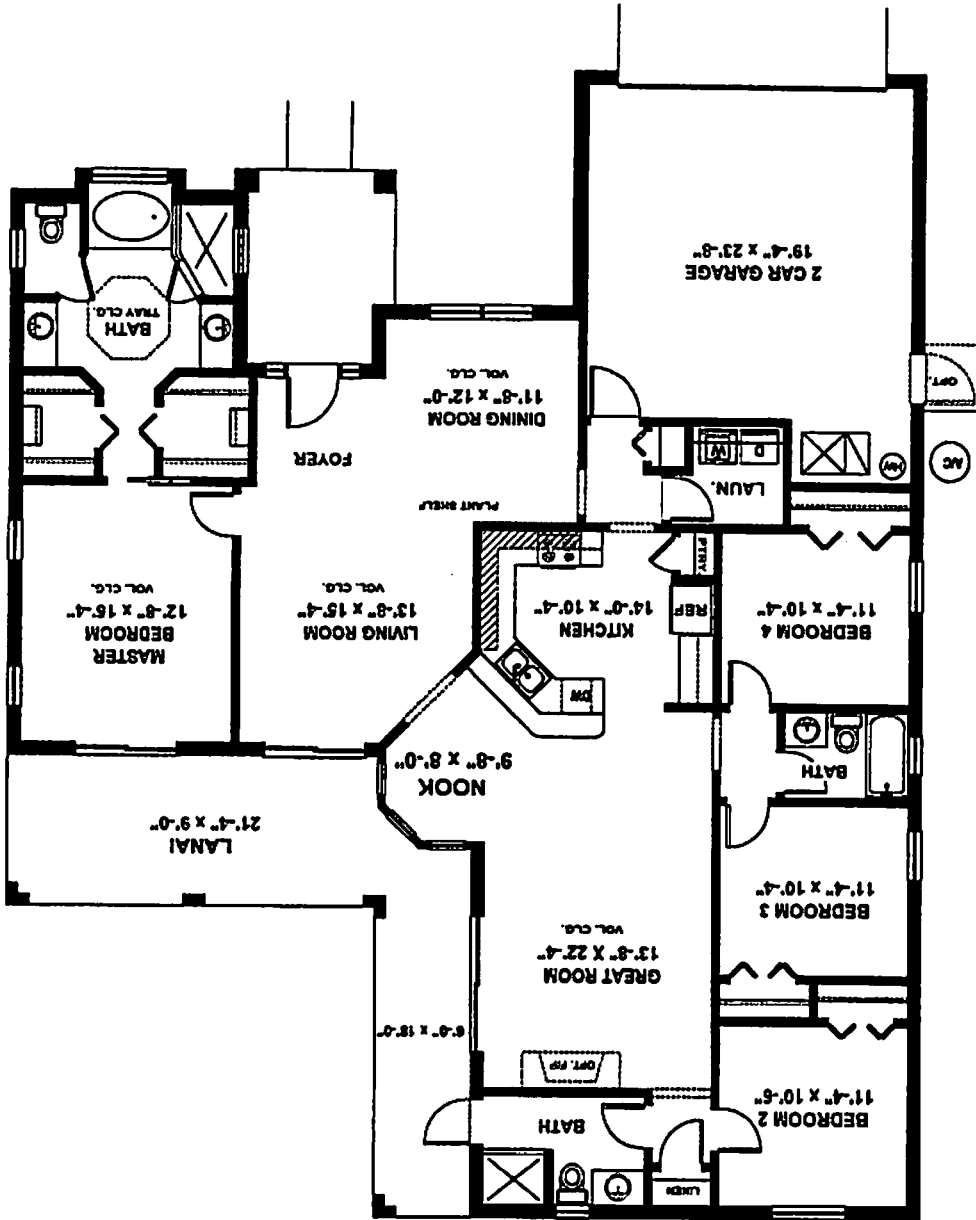

Four Bedroom - Three Bath
 Living Area 2084 sq. ft.
 Garage 452 sq. ft.
 Lanai 325 sq. ft.
 Entry 93 sq. ft.
 Total Under Roof 2954 sq. ft.

The Hibiscus