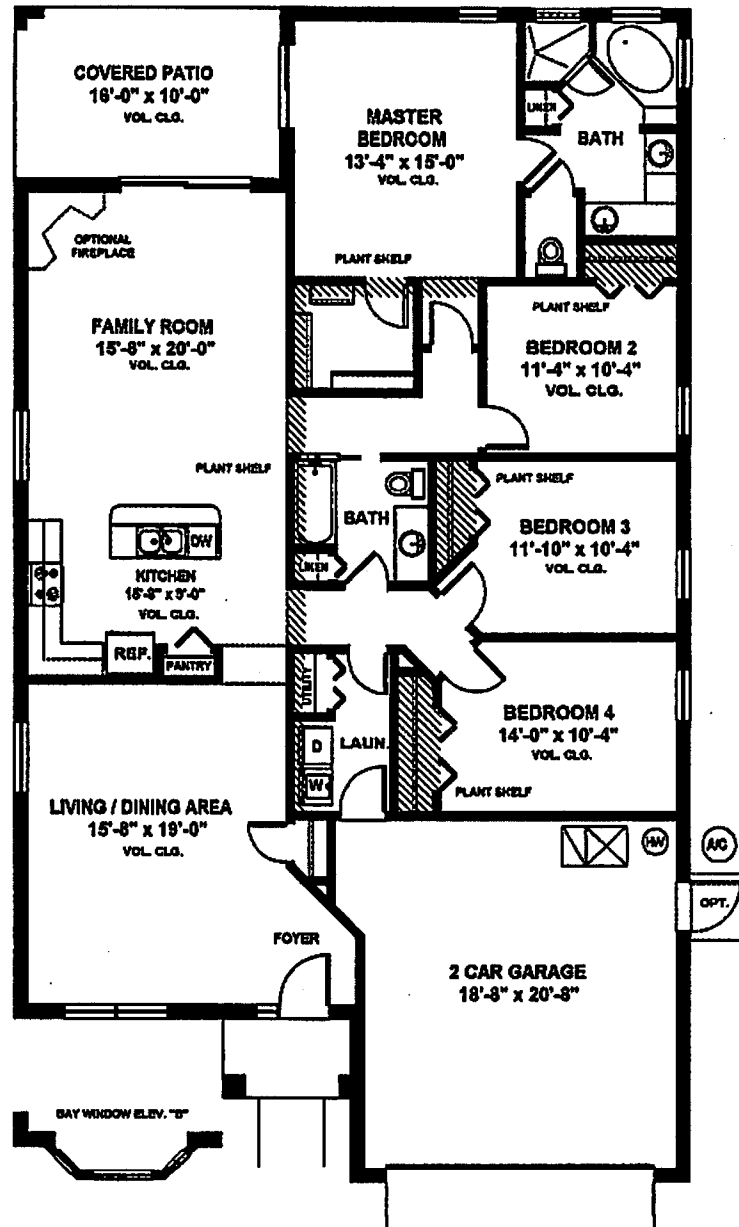

The Marigold

Four Bedroom - Two Bath

Living Area	1999 sq. ft.
Garage	440 sq. ft.
Covered Patio	160 sq. ft.
Entry	36 sq. ft.

Total Under Roof	2635 sq. ft.
Bay Window Elevation "B"	15 sq. ft.

GREAT AMERICAN HOMES